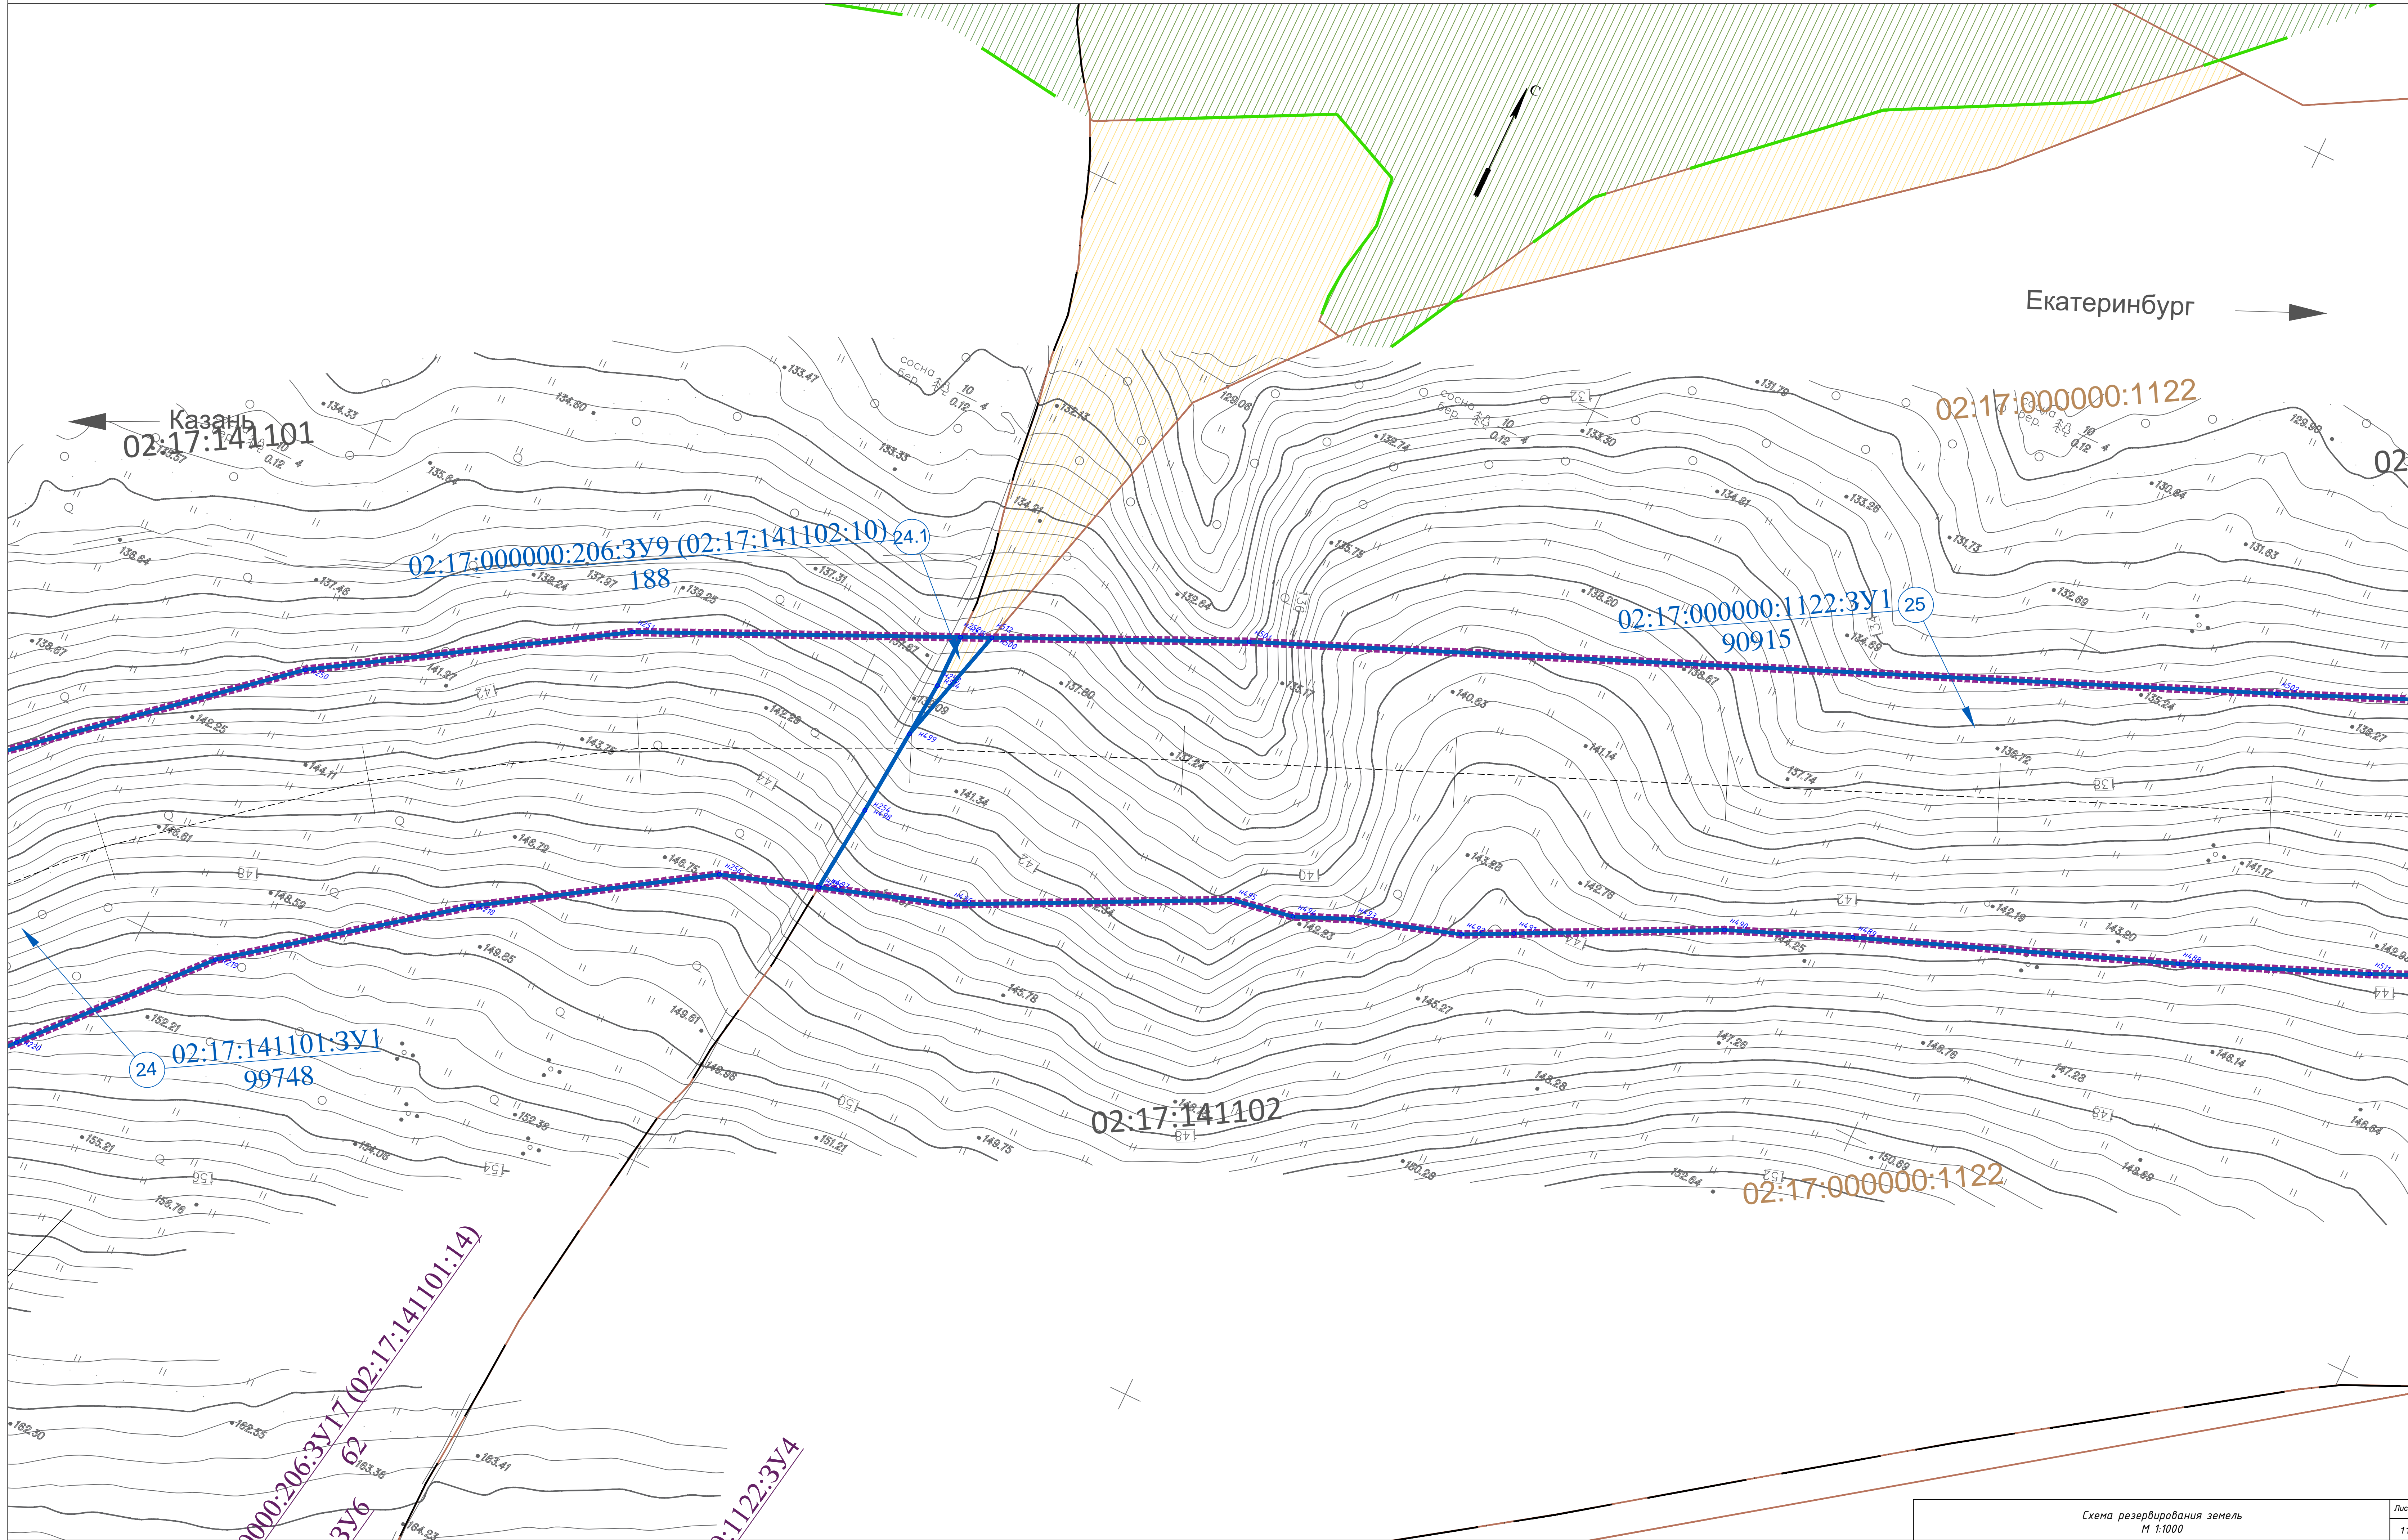

Екатеринбург →

Казань ←
02:17:141101

02:17:000000:206:3У9 (02:17:141102:10) 24.1
188

02:17:000000:1122:3У1 25
90915

24 02:17:141101:3У1
99748

02:17:141102

02:17:000000:1122

000:206:3У17 (02:17:141101:14)
3У6 62