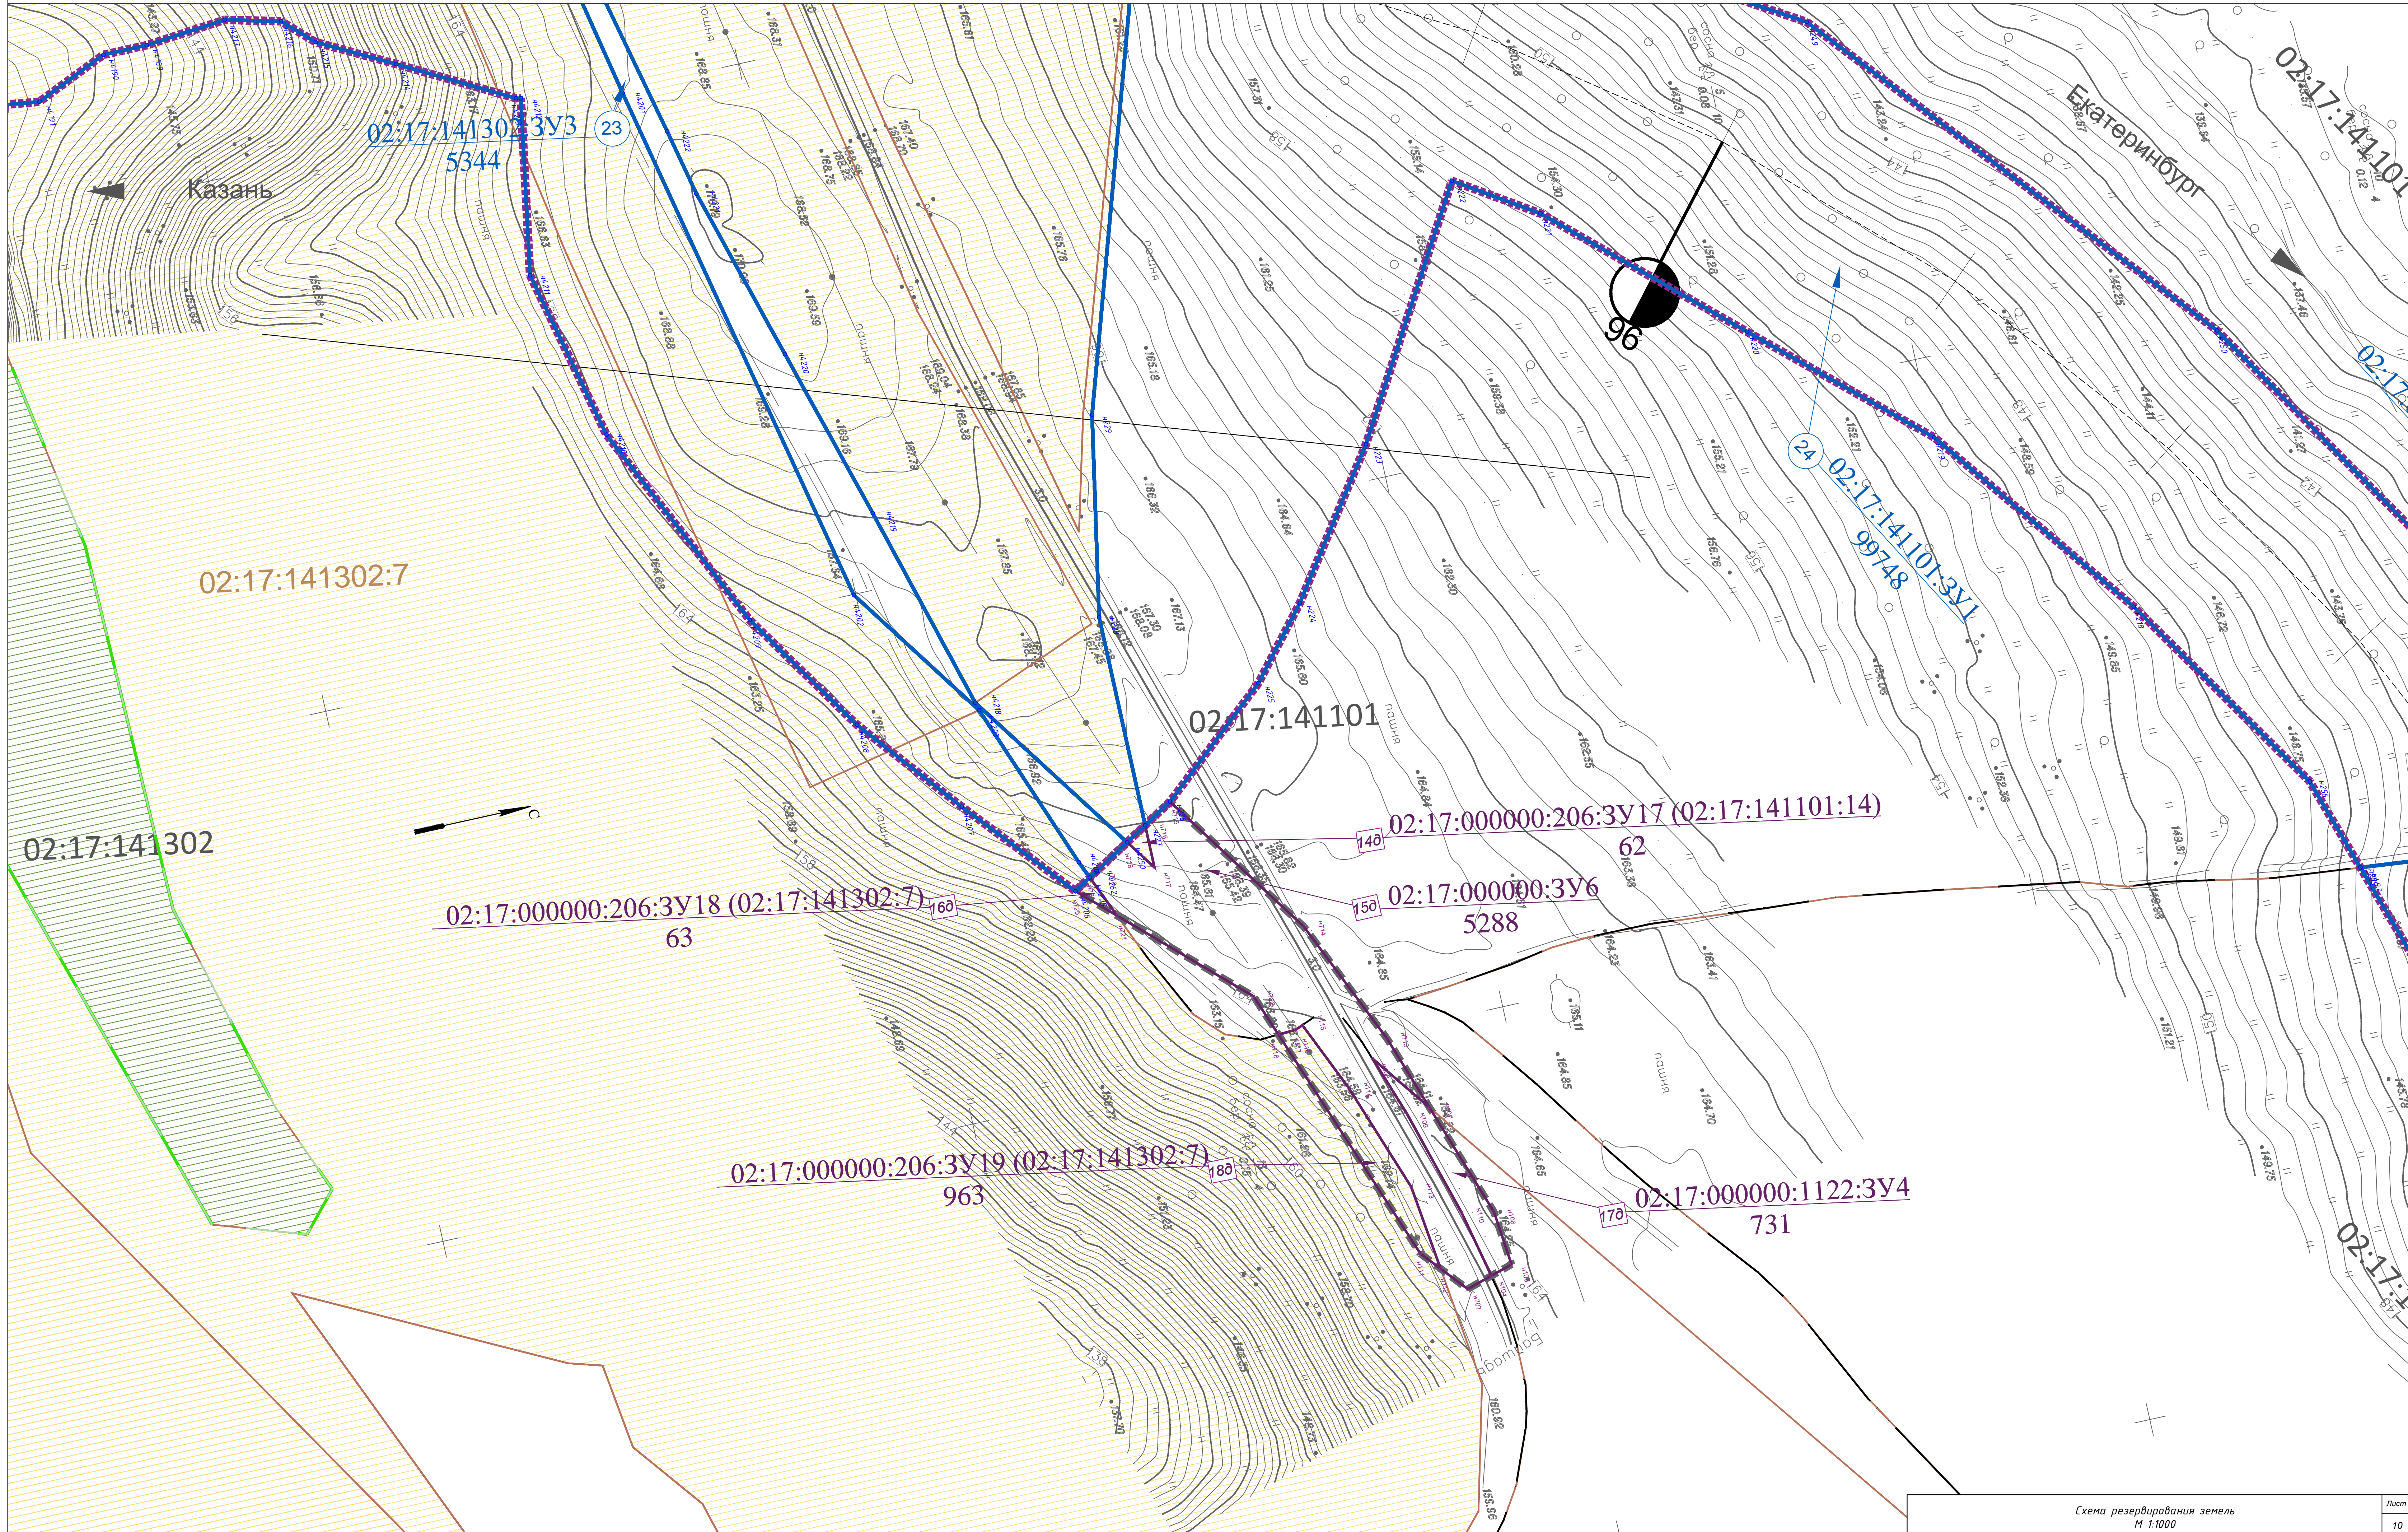

Екатеринбург →

Казань ←
02:17:141101

02:17:000000:206:3У9 (02:17:141102:10) 24.1
188

02:17:000000:1122:3У1 25
90915

24 02:17:141101:3У1
99748

02:17:141102

02:17:000000:1122

000:206:3У17 (02:17:141101:14)
3У6 62