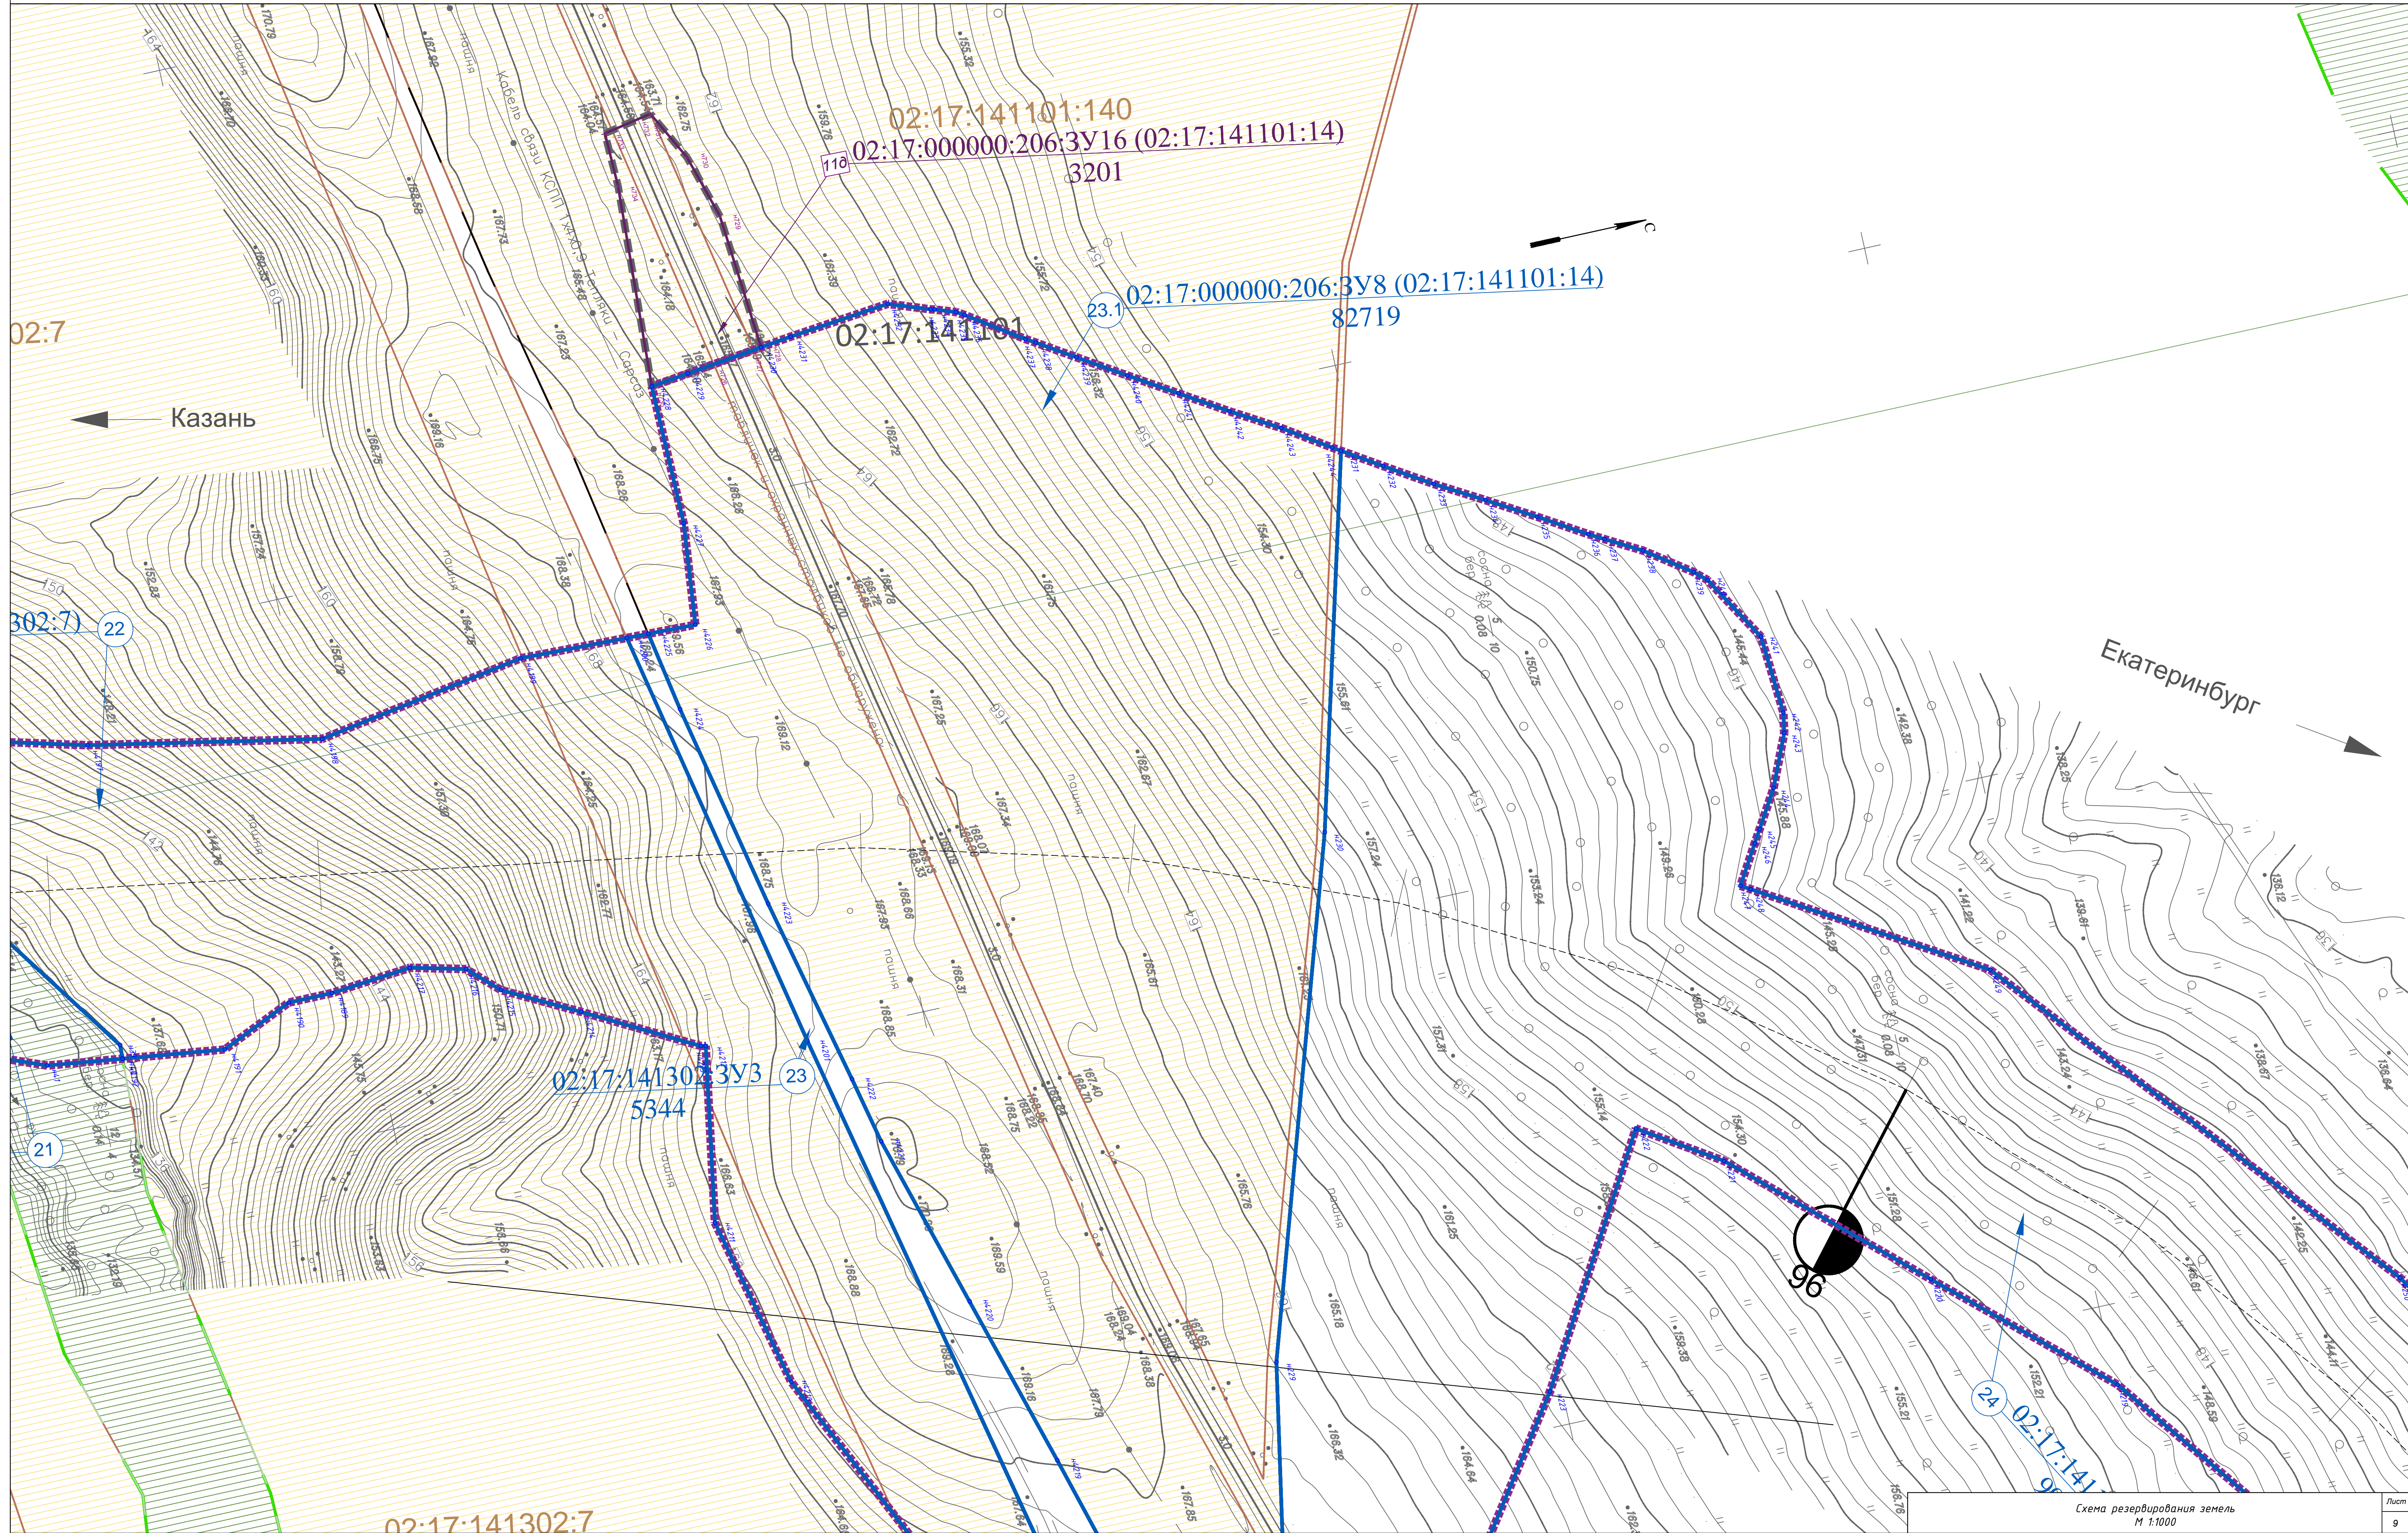

Казань

Екатеринбург