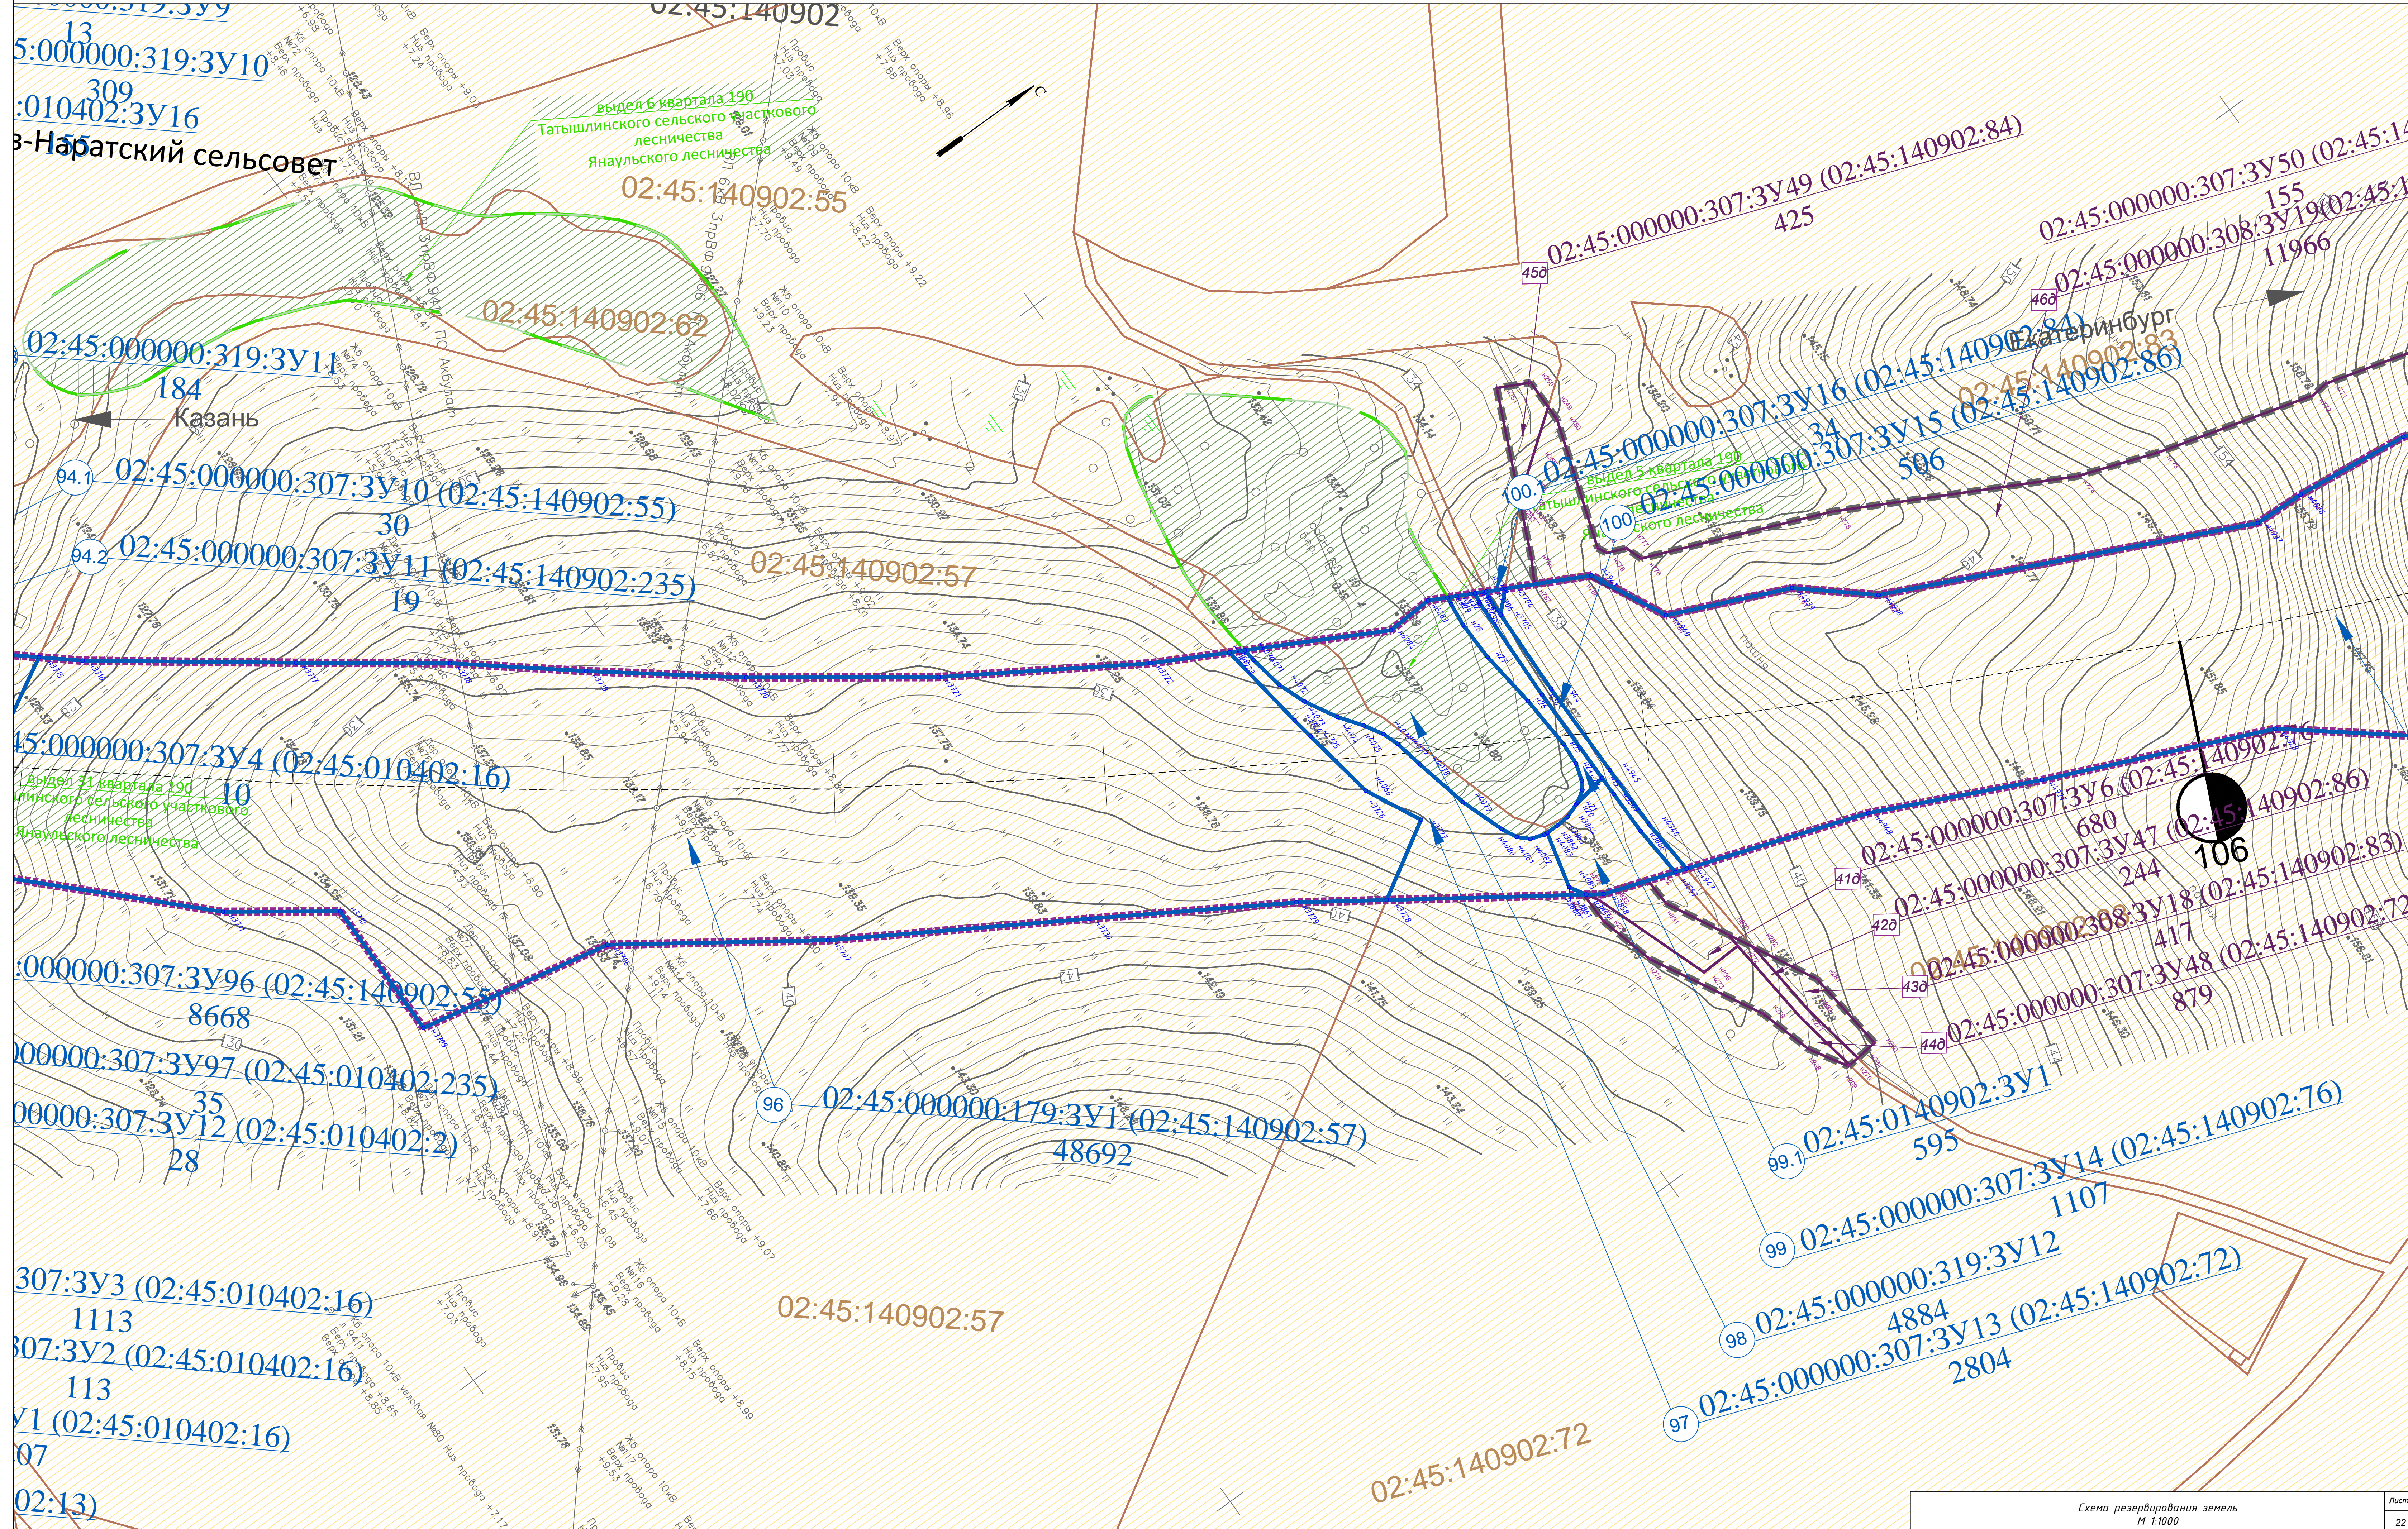

Екатеринбург

Казань

02:45:140902

02:45:140902:93

02:45:000000:307:3Y50 (02:45:140902:86) 470
02:45:000000:308:3Y19 (02:45:140902:83) 11966
02:83
02:86

102 02:45:000000:307:3Y17 (02:45:140902:86) 495

103 02:45:000000:254:3Y1 (02:45:140902:93) 19518