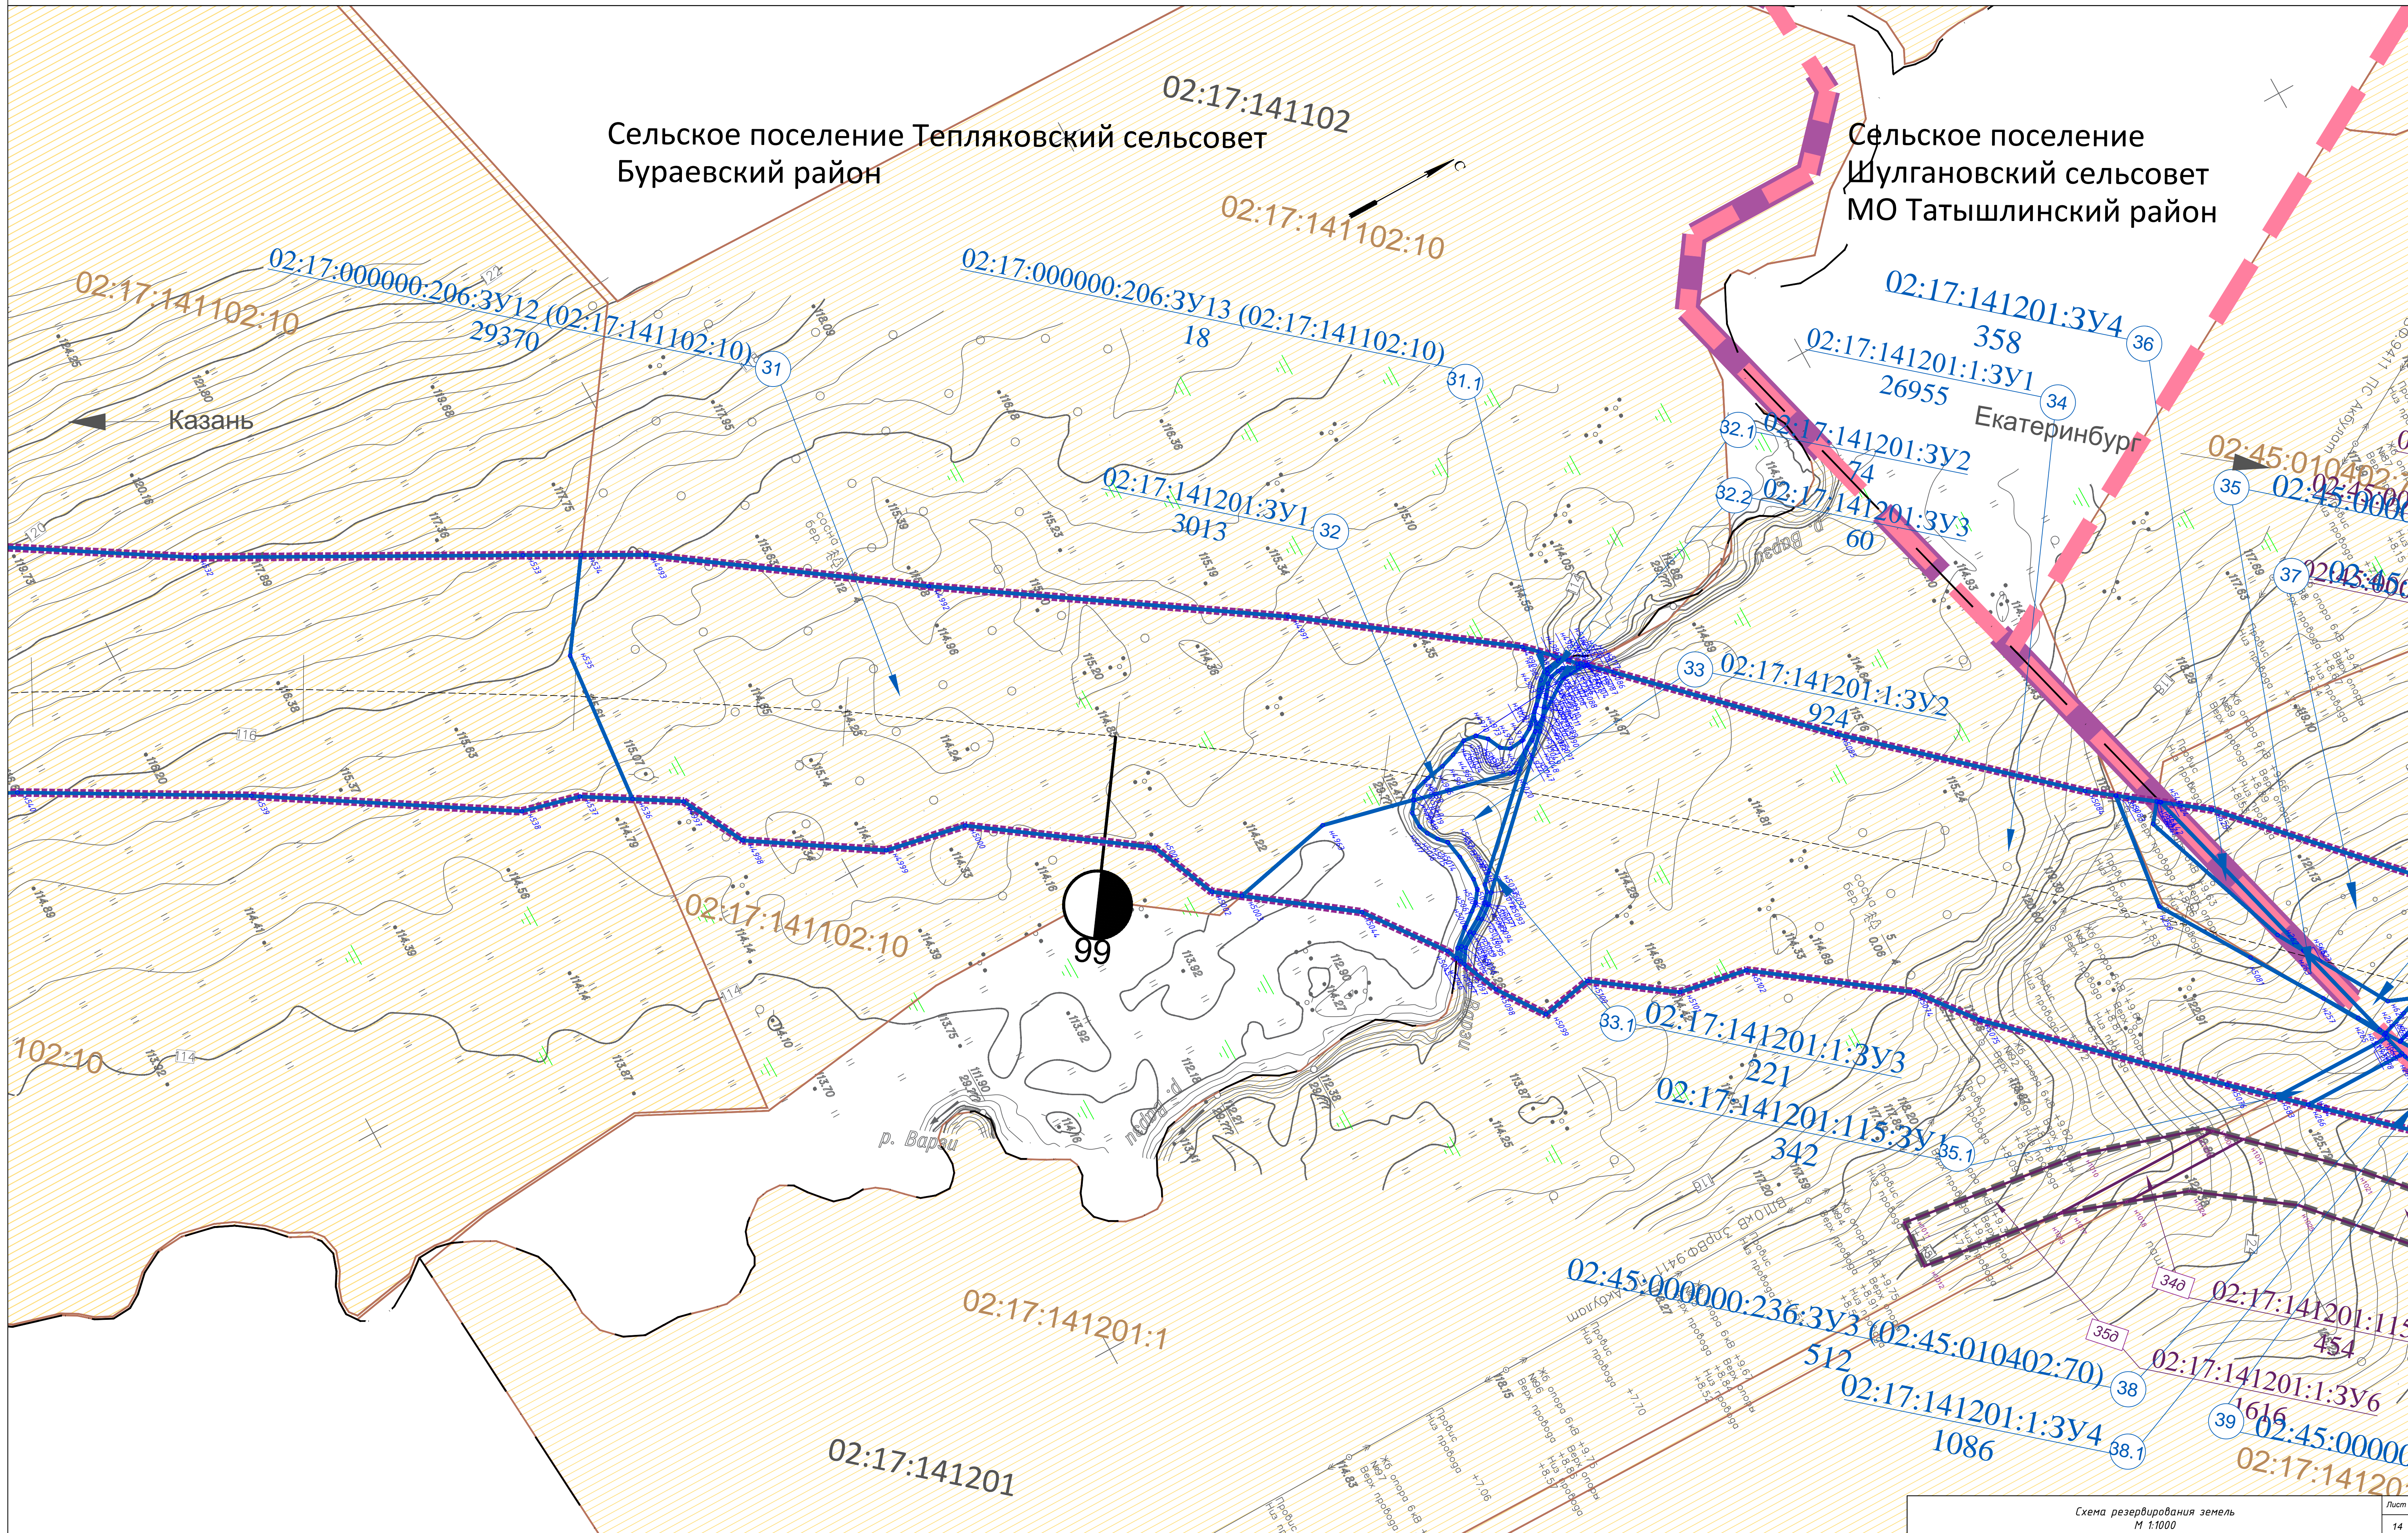

Сельское поселение Тепляковский сельсовет
Бураевский район

Сельское поселение
Шулгановский сельсовет
МО Татышлинский район